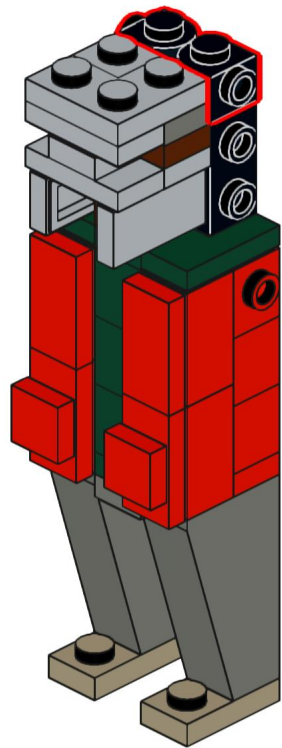

+6

Comic Book
Music Supervillian
Miniland

58 Pcs

Designed By: Daniel Z (TacoBricks)

THIS IS NOT AN OFFICAL LEGO PRODUCT, THIS IS A FAN CREATION

1

2

3

12

13

14

15

16

17

18

19

20

21

22

23

24

25

26

27