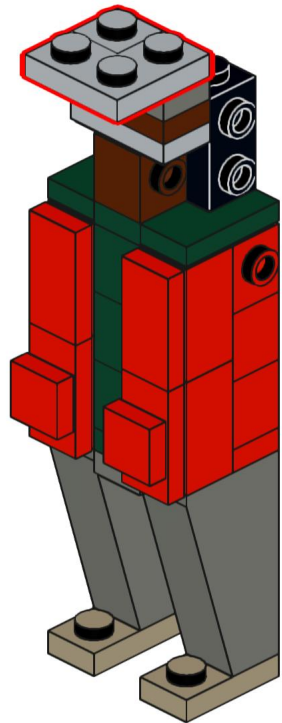

+6

Comic Book
Music Supervillian
Miniland

58 Pcs

Designed By: Daniel Z (TacoBricks)

THIS IS NOT AN OFFICAL LEGO PRODUCT, THIS IS A FAN CREATION

1

2

3

12

13

14

15

16

17

18

19

20

21

22

23

24

25

26

27