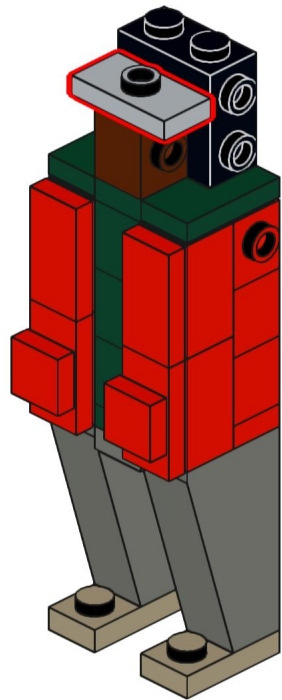

+6

Comic Book
Music Supervillian
Miniland

58 Pcs

Designed By: Daniel Z (TacoBricks)

THIS IS NOT AN OFFICAL LEGO PRODUCT, THIS IS A FAN CREATION

1

2

3

12

13

14

15

16

17

18

19

20

21

22

23

24

25

26

27